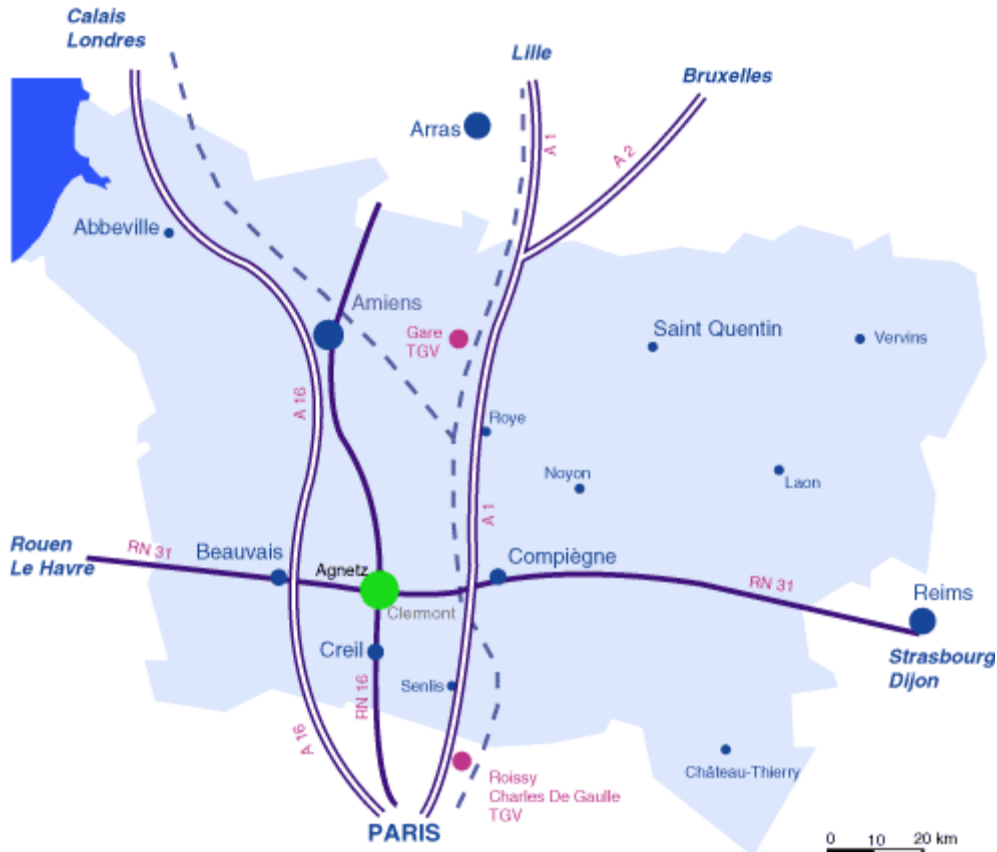

HOW TO GET TO THE CLERMOTEL

Both the TT show and the congress will be held at the Clermotel 60 rue des buttes 60600 Agnetz

Coming to Clermotel:

- From Paris: A1, exit Senlis
- From Lille: A1, exit Arsy
- By A16: exit Beauvais
- By N31: exit Agnetz-Gicourt
- 26 kms from Paris-Beauvais airport
- 58 kms from Roissy-Charles de Gaulle airport
- 96 kms from Orly airport

The hotel is located in Agnetz, between Beauvais and Compiègne, near the A1 and the A16 in the heart of the Oise department, land of cathedrals and castles, and on the edge of the beautiful forest of Hez-Froidmont.